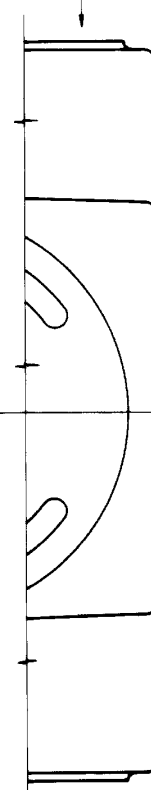

NOTE:  
ADAPTERS WILL BE HIGH  
STRENGTH ALUMINUM.

ADAPTER  
FLANGE  
DETAIL

TERMINAL BOX  
SIDE VIEW

RINGS

ADAPTER  
SIDE VIEW

TOP OF PEDESTAL POLE

5" POLE TO TERMINAL BOX ADAPTER

4" POLE TO TERMINAL BOX ADAPTER

# 4" & 5" TERMINAL ABOX ADAPTERS

DATE  
5-01

Frey Manufacturing Corporation  
13150 STEWART AVE., NORWOOD, MN 55368-9675  
VOICE/FAX 952-467-4402

DWG NO. **9** REV