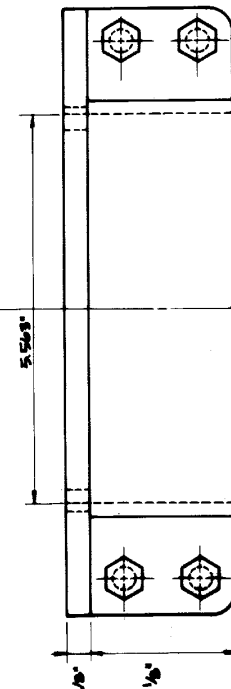

NOTE:  
ADAPTERS WILL BE HIGH  
STRENGTH ALUMINUM.

ADAPTER  
FLANGE  
DETAIL

TERMINAL BOX  
SIDE VIEW

RINGS

ADAPTER  
SIDE VIEW

TOP OF PEDESTAL POLE

5" POLE TO TERMINAL BOX ADAPTER

4" POLE TO TERMINAL BOX ADAPTER

# 4" & 5" TERMINAL ABOX ADAPTERS

DATE  
5-01

Frey Manufacturing Corporation  
13150 STEWART AVE., NORWOOD, MN 55368-9675  
VOICE/FAX 952-467-4402

DWG NO. **9** REV