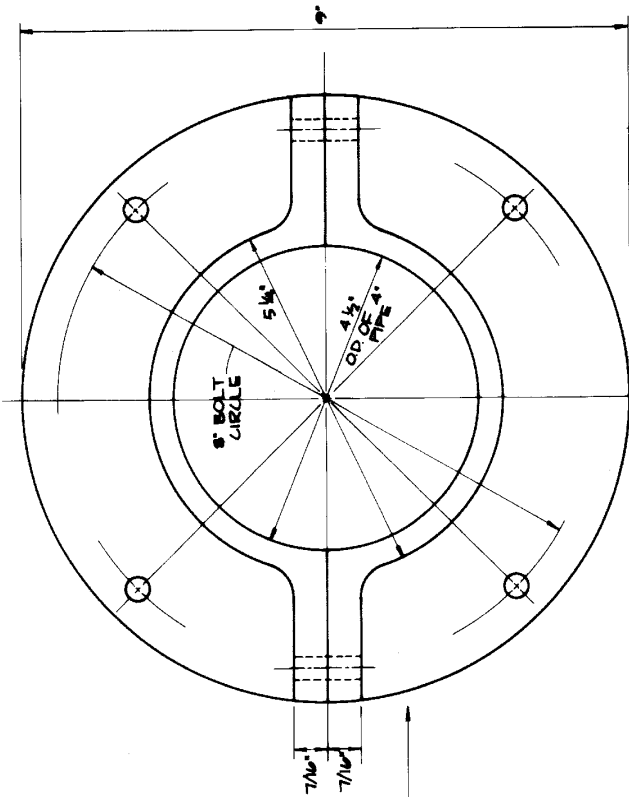

NOTE:  
ADAPTERS WILL BE HIGH  
STRENGTH ALUMINUM.

ADAPTER  
FLANGE  
DETAIL

TERMINAL BOX  
SIDE VIEW

RINGS

ADAPTER  
SIDE VIEW

TOP OF PEDESTAL POLE

5" POLE TO TERMINAL BOX ADAPTER

4" POLE TO TERMINAL BOX ADAPTER