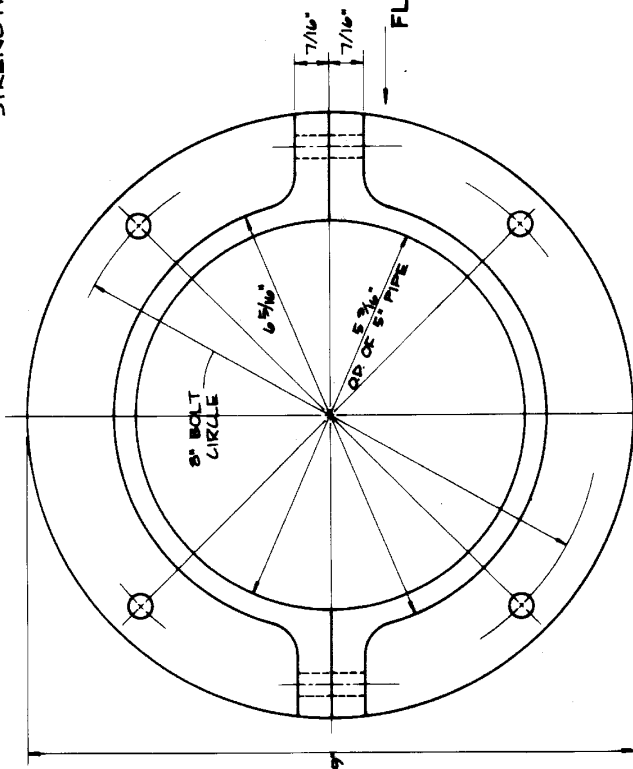

NOTE:  
ADAPTERS WILL BE HIGH  
STRENGTH ALUMINUM.

ADAPTER  
FLANGE  
DETAIL

TERMINAL BOX  
SIDE VIEW

RINGS

ADAPTER  
SIDE VIEW

TOP OF PEDESTAL POLE

5" POLE TO TERMINAL BOX ADAPTER

4" POLE TO TERMINAL BOX ADAPTER