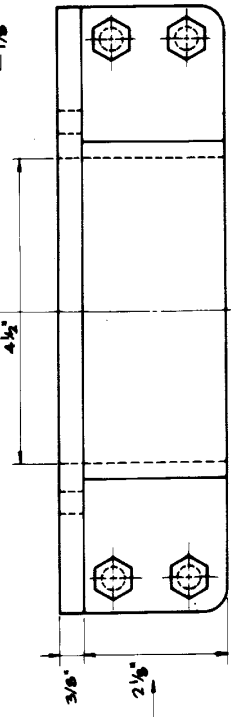

NOTE:  
ADAPTERS WILL BE HIGH  
STRENGTH ALUMINUM.

ADAPTER  
FLANGE  
DETAIL

TERMINAL BOX  
SIDE VIEW

RINGS

ADAPTER  
SIDE VIEW

TOP OF PEDESTAL POLE

5" POLE TO TERMINAL BOX ADAPTER

4" POLE TO TERMINAL BOX ADAPTER

# 4" & 5" TERMINAL ABOX ADAPTERS

DATE  
5-01

Frey Manufacturing Corporation  
13150 STEWART AVE., NORWOOD, MN 55368-9675  
VOICE/FAX 952-467-4402

DWG NO. **9** REV