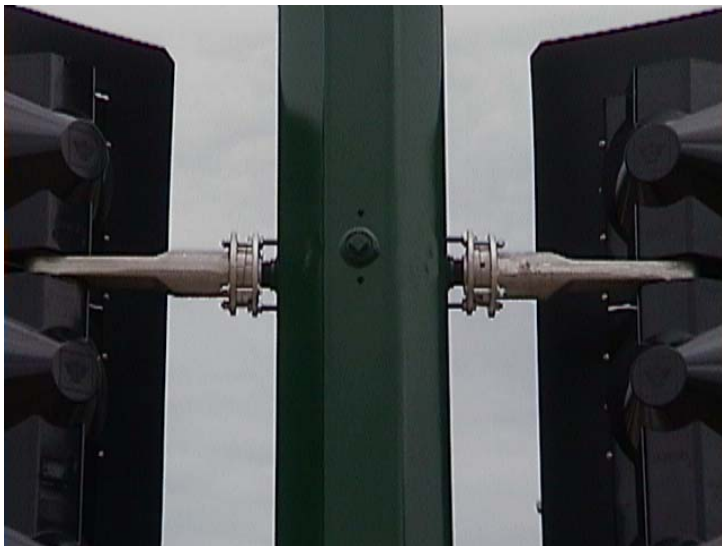

Pole mounted signal hardware.

Frey Manufacturing Corp.  
13150 Stewart Ave.  
Norwood, MN 55368-9675  
V/F 952-467-4474  
Cell: 612-790-2797

Mount mast arm signals and pole signals with the same equipment. Saves field time adjustments and intersection down time. No customization, ready to go. Do most of the work in the shop, not in the field.

P  
L  
O  
M  
E  
F  
L  
O  
P  
G  
N  
-  
T  
N  
C  
O  
M

**32A** One-way signal mount, **45B** Hub & Nipple, **CAP** Sealed cap. Dwg. 1A, 18, 19.

**FMC**  
EASY  
SIMPLE  
STRONG

**KBR** 3/4" Pipe Thread Hub can be field mounted. For EVP, cameras, banners, signs etc. Dwg. 15.