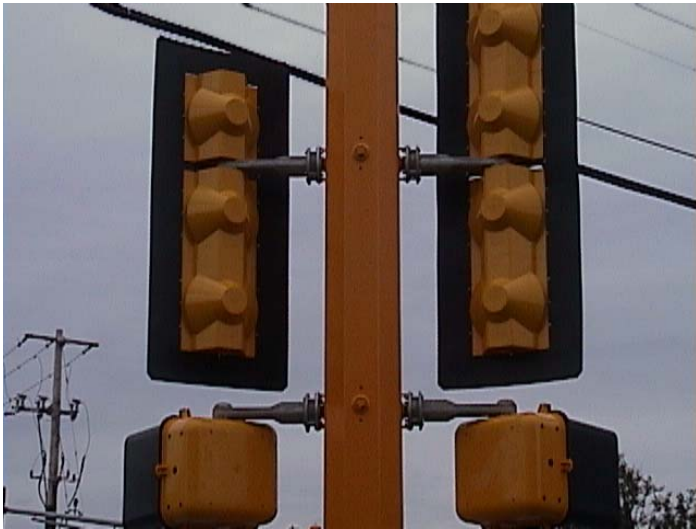

Pole mounted signal hardware.

Frey Manufacturing Corp.  
13150 Stewart Ave.  
Norwood, MN 55368-9675  
V/F 952-467-4474  
Cell: 612-790-2797

Mount mast arm signals and pole signals with the same equipment. Saves field time adjustments and intersection down time. No customization, ready to go. Do most of the work in the shop, not in the field.

P  
L  
O  
M  
E  
F  
L  
O  
P  
G  
N  
-  
T  
N  
C  
O  
M

**32A** One-way signal mount, **45B** Hub & Nipple, **CAP** Sealed cap. Dwg. 1A, 18, 19.

**FMC**  
EASY  
SIMPLE  
STRONG

**KBR** 3/4" Pipe Thread Hub can be field mounted. For EVP, cameras, banners, signs etc. Dwg. 15.